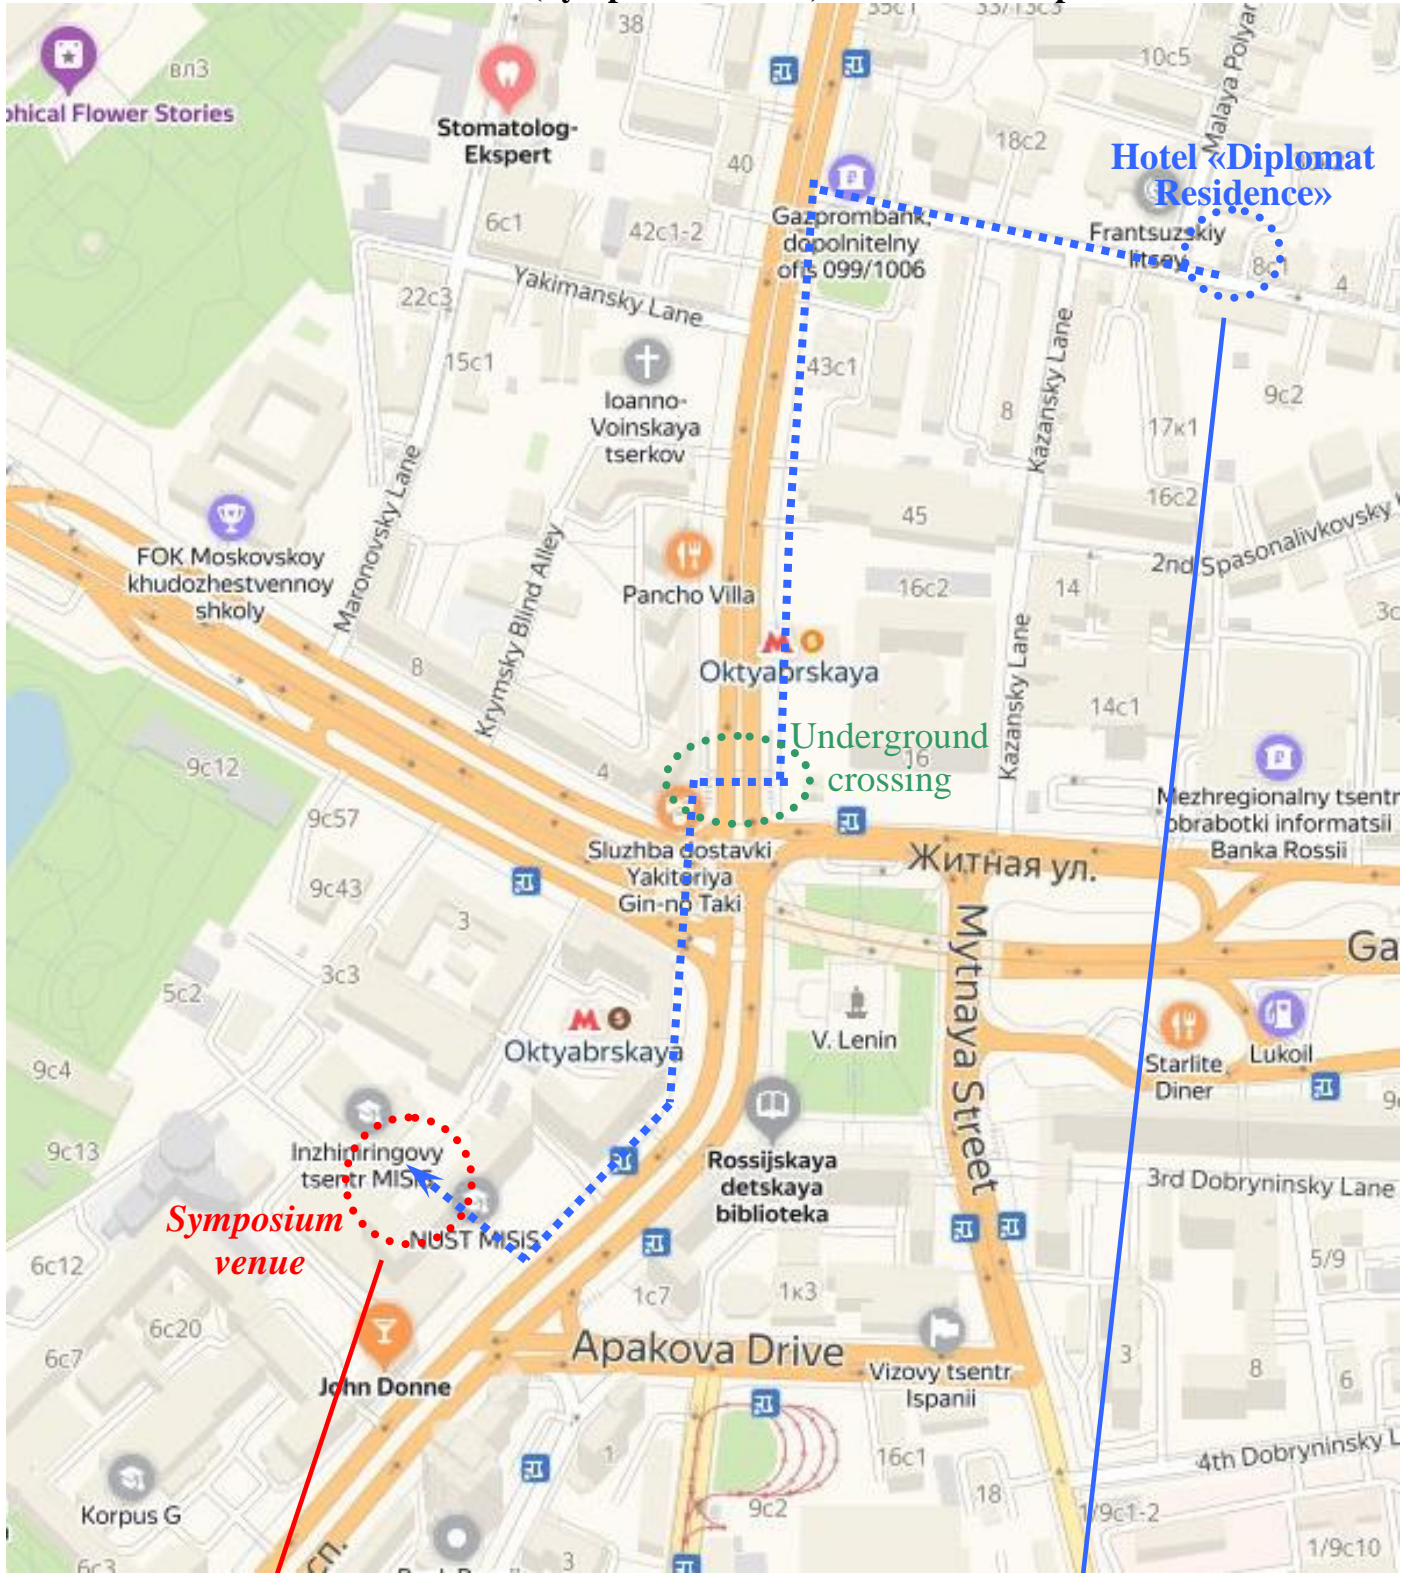

Directions to the NUST MISiS (Symposium venue) from Hotel «Diplomat Residence»

7-10 min walk
NUST MISiS Symposium venue ← **Hotel «Diplomat Residence»**